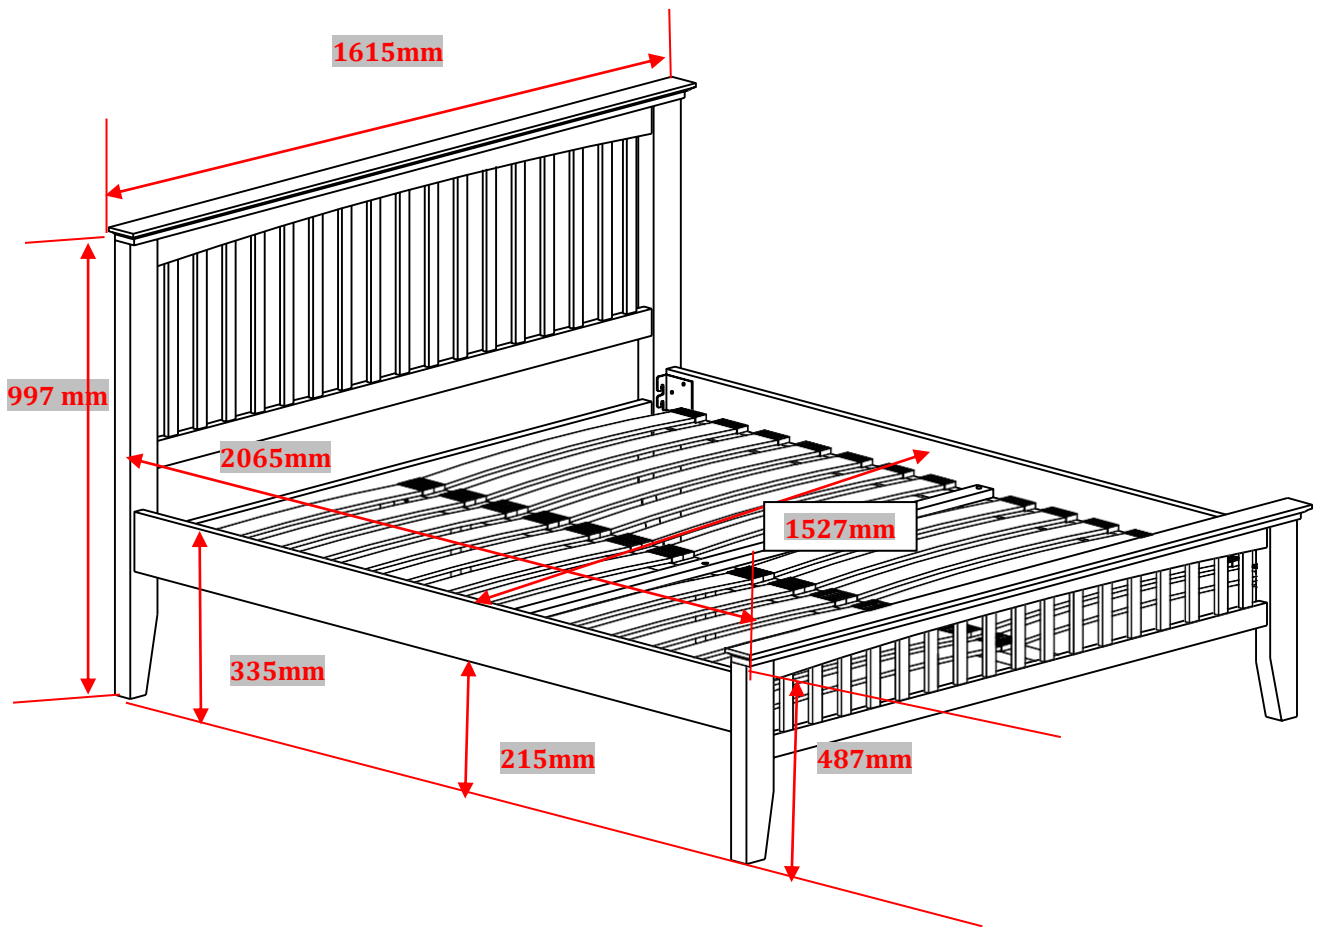

SANDHURST 5FT BED (OAK) (INNER SIZE : W 1527 X L 1994MM)

PRODUCT SIZE : L 2065 X W 1615 X H 997MM

THICKNESS : 44MM (HB)
44MM (FB)
17MM (SR)