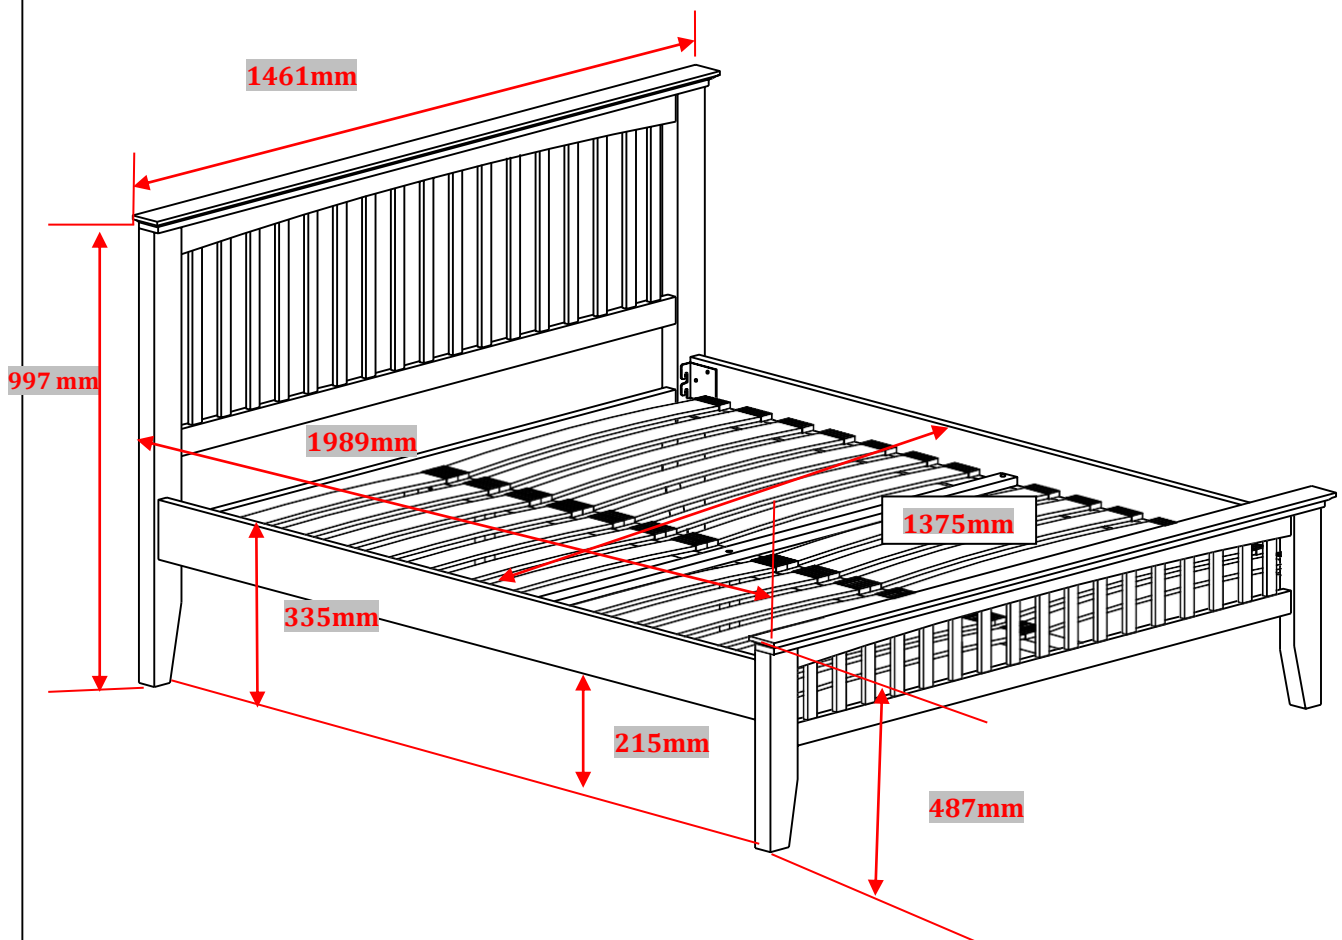

# SANDHURST 4FT6 BED (WHITE) (INNER SIZE: W1375 X L1918MM)

**PRODUCT SIZE : L1989 X W1461 X H997MM**

THICKNESS : 44MM (HB)  
44MM (FB)  
17MM (SR)