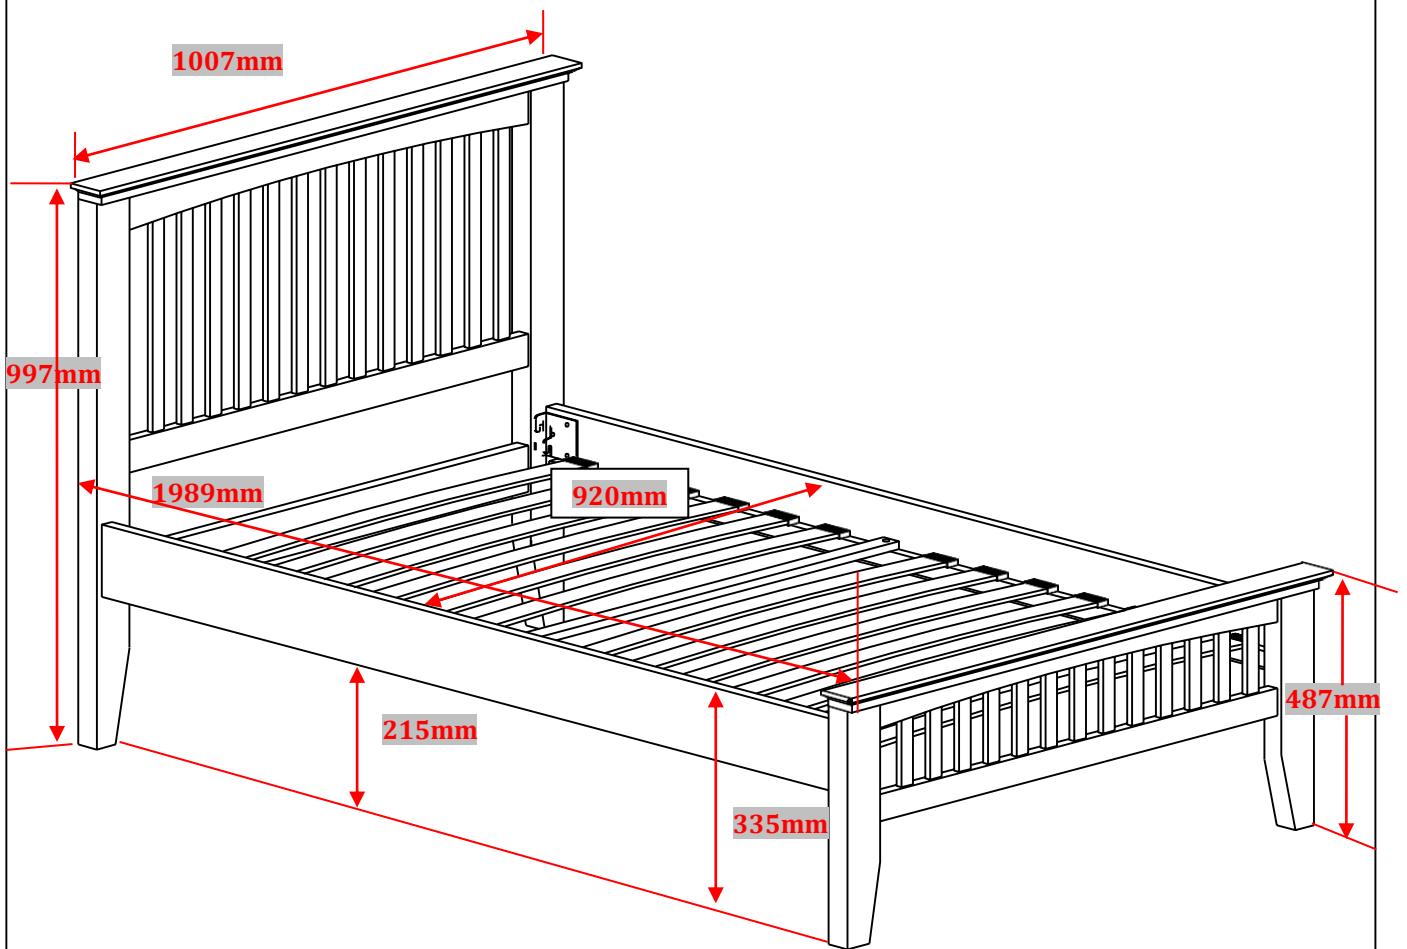

SANDHURST 3FT BED (WHITE) (INNER SIZE : W920 X L1918MM)

PRODUCT SIZE : L1989 X W1007 X H997MM

THICKNESS : 44MM (HB)
44MM (FB)
17MM (SR)